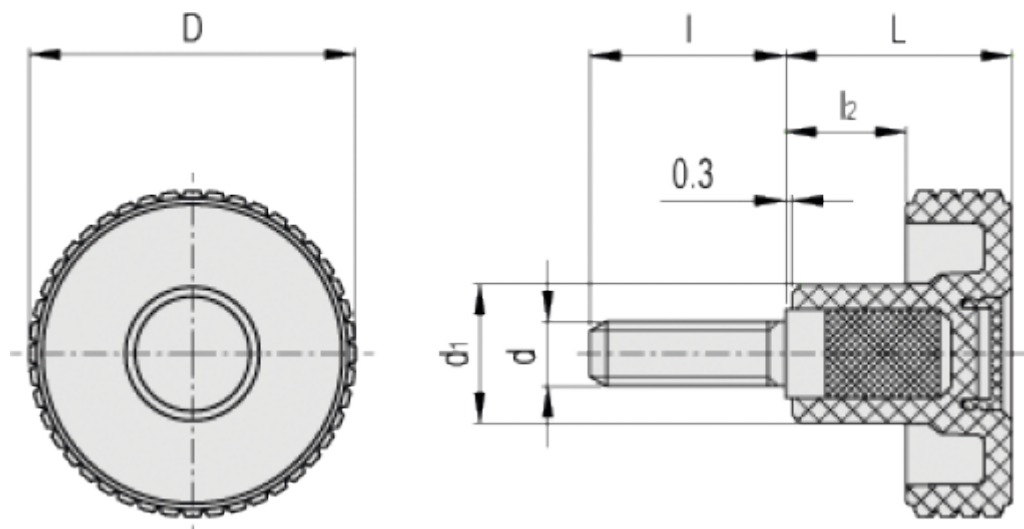

Article number: 23020342665

Description: E+G Knurled knob MBT.30 p-M6x20-C5, Blue

Measures

D	= 31
d1	= 15
d6g	= M6
L	= 24
l	= 20
l2	= 11.5